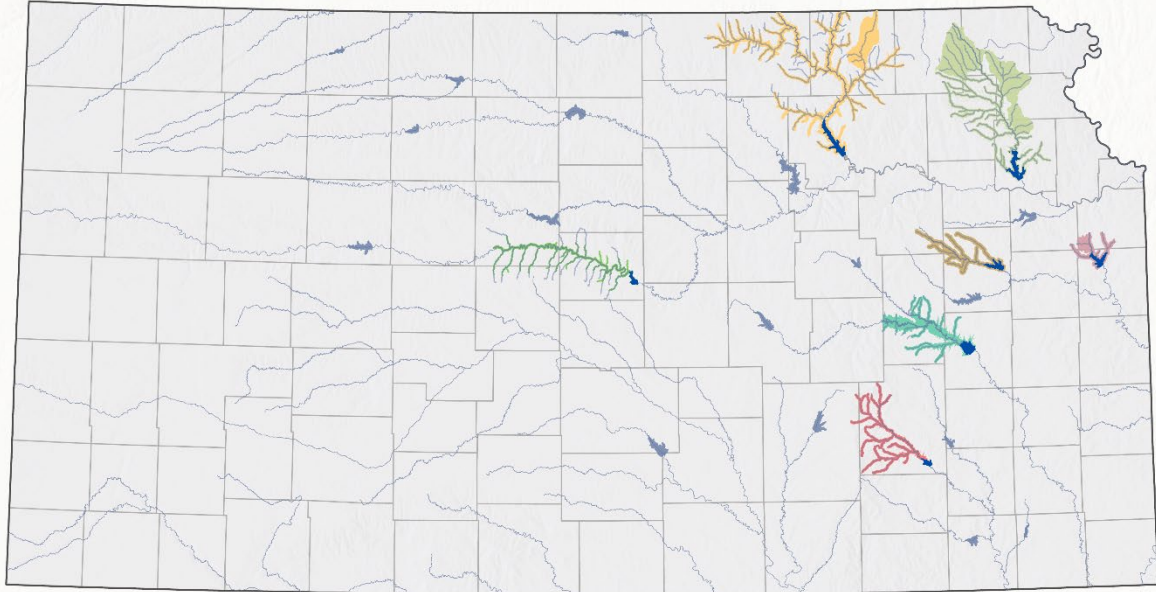

Kansas Reservoir Protection Initiative Priority Implementation Areas

Priority Areas

Fall River Lake

John Redmond Reservoir Priority Area

Kanopolis Lake Priority Area

Hillsdale Lake Priority Area

Perry Lake Priority Area

Pomona Lake Priority Area

Tuttle Creek Lake Priority Area

KRPI Targeted Reservoirs

Federal Lakes

June 2023