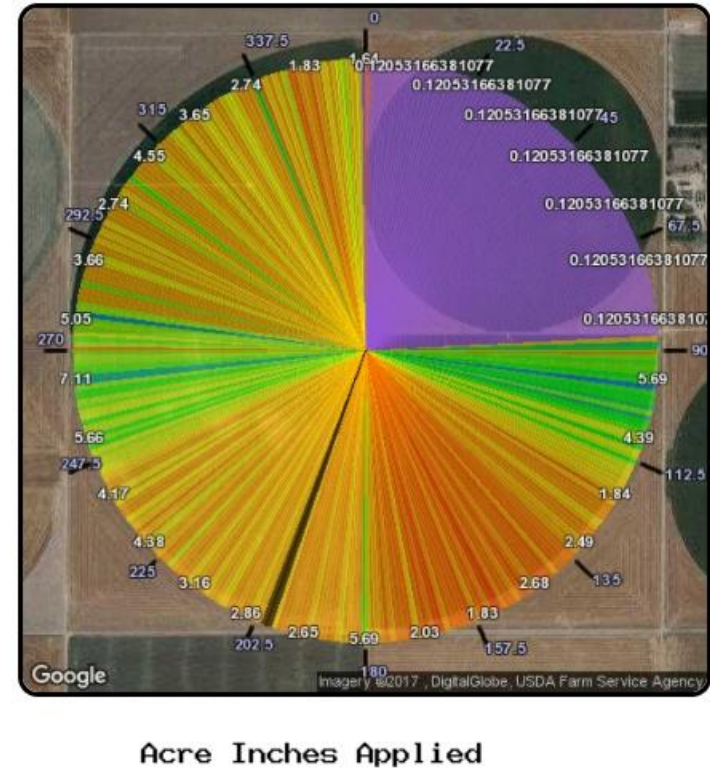

WATER TECHNOLOGY FARMS

Data and Results