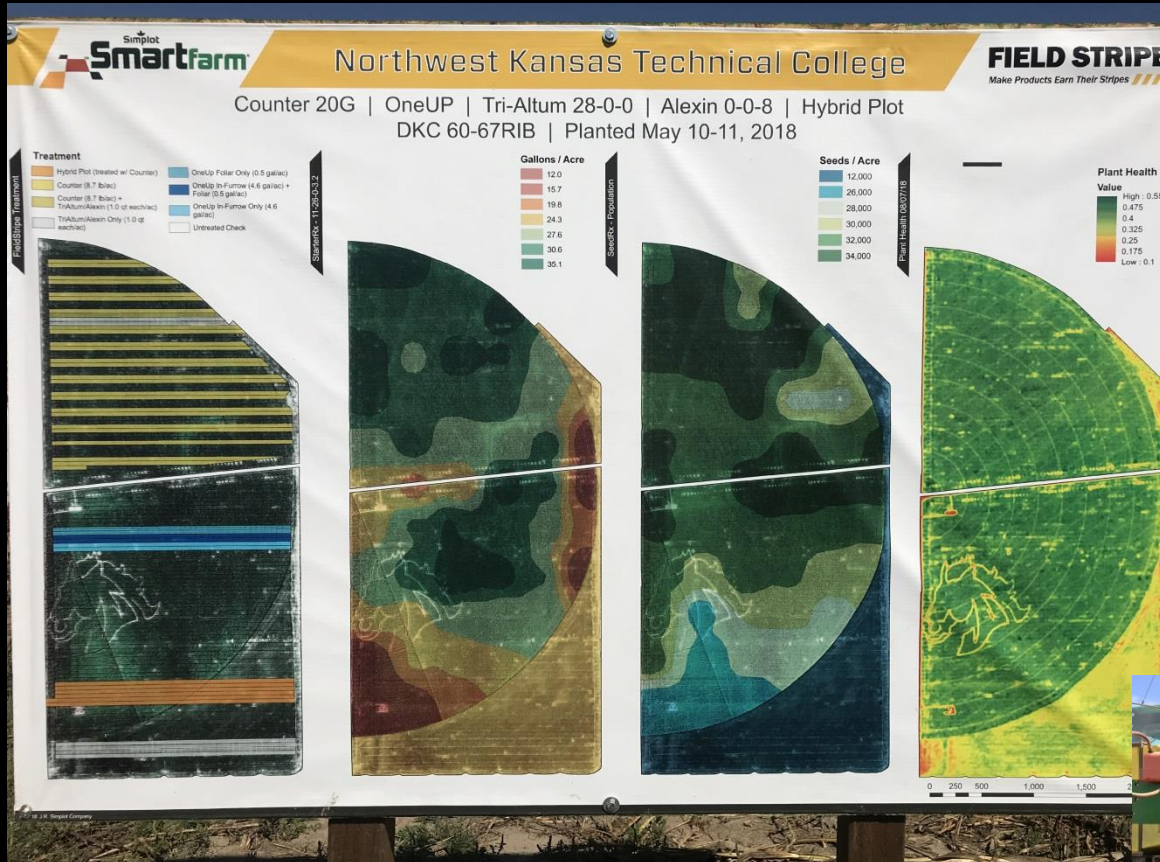

WATER TECHNOLOGY FARMS

Planting