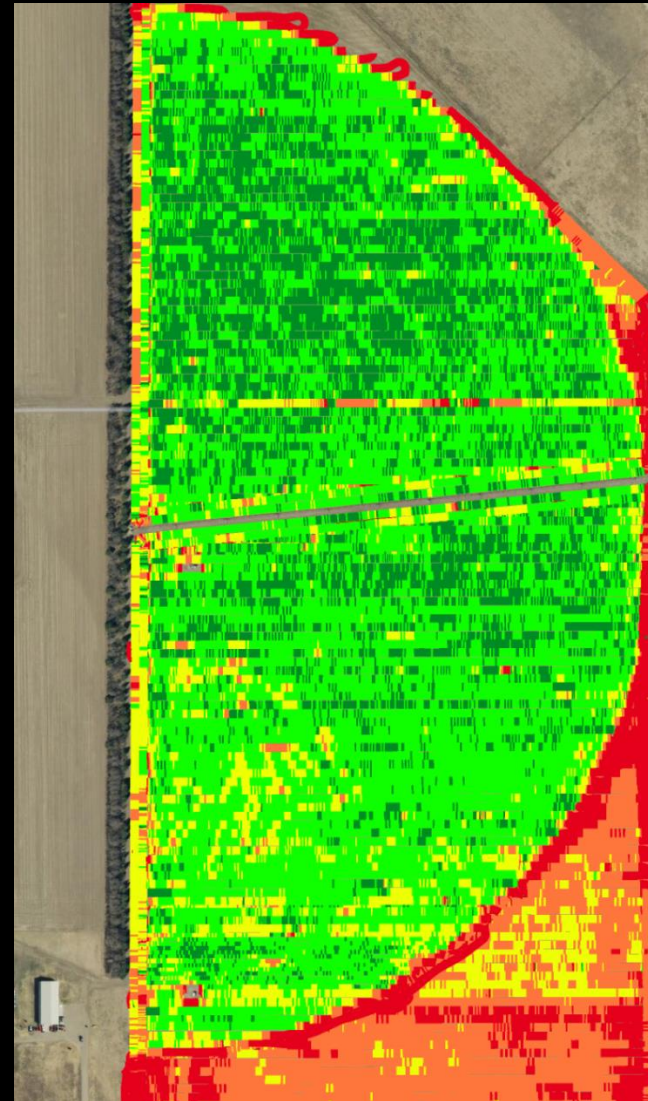

WATER TECHNOLOGY FARMS

Data and Results

YIELD – NWKTC Tech Farm

- 236 bu/ac average

ROI – NWKTC Tech Farm

- $12,323 saved