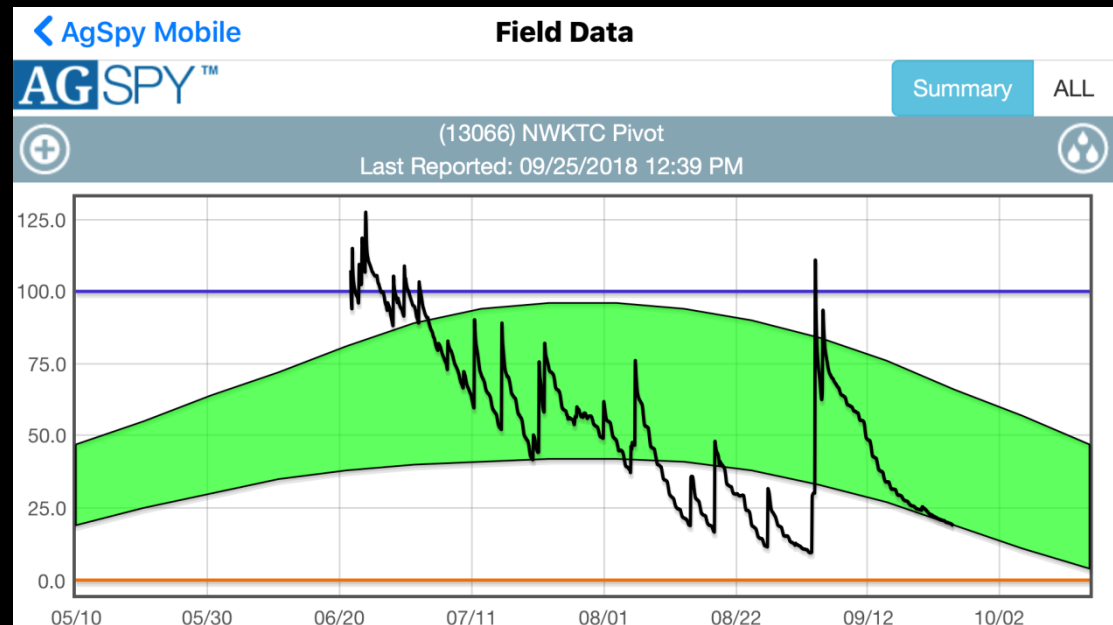

Drip Irrigation System

WATER TECHNOLOGY FARMS

Water Tech Mobile Classroom

WATER TECHNOLOGY FARMS

Water Tech Mobile Classroom

WATER TECHNOLOGY FARMS

Data and Results

WATER TECHNOLOGY FARMS

Data and Results

WATER USE – NWKTC Tech Farm

- 9.4 inches of irrigation water used
- 11.73 inches of rain received
- GMD4 LEMA allocation - 15.7 inches

WATER TECHNOLOGY FARMS

Data and Results

YIELD – NWKTC Tech Farm