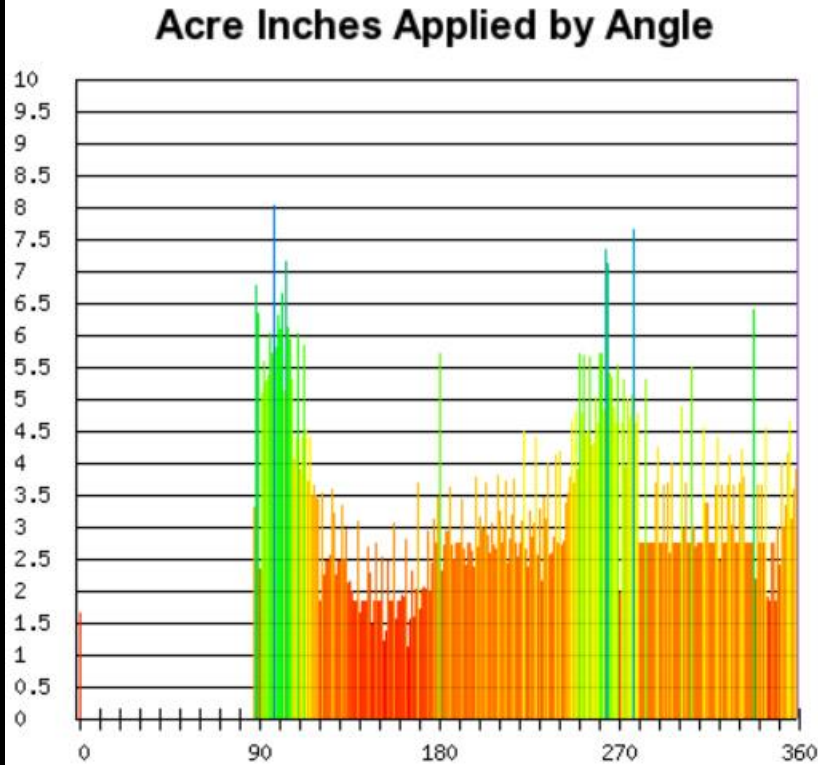

Direction: Forward

WATER TECHNOLOGY FARMS

Weather

WATER TECHNOLOGY FARMS

Weather

WATER TECHNOLOGY FARMS

Drip Irrigation System

WATER TECHNOLOGY FARMS

Drip Irrigation System

WATER TECHNOLOGY FARMS

Water Tech Mobile Classroom

WATER TECHNOLOGY FARMS

Water Tech Mobile Classroom

WATER TECHNOLOGY FARMS

Data and Results

WATER TECHNOLOGY FARMS

Data and Results

WATER USE – NWKTC Tech Farm

- 9.4 inches of irrigation water used
- 11.73 inches of rain received
- GMD4 LEMA allocation - 15.7 inches

WATER TECHNOLOGY FARMS

Data and Results

YIELD – NWKTC Tech Farm