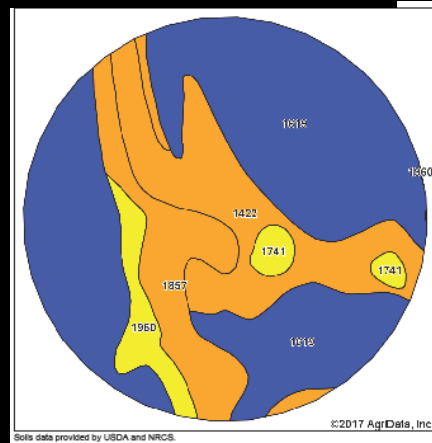

WATER TECHNOLOGY FARMS

Processing and Planning