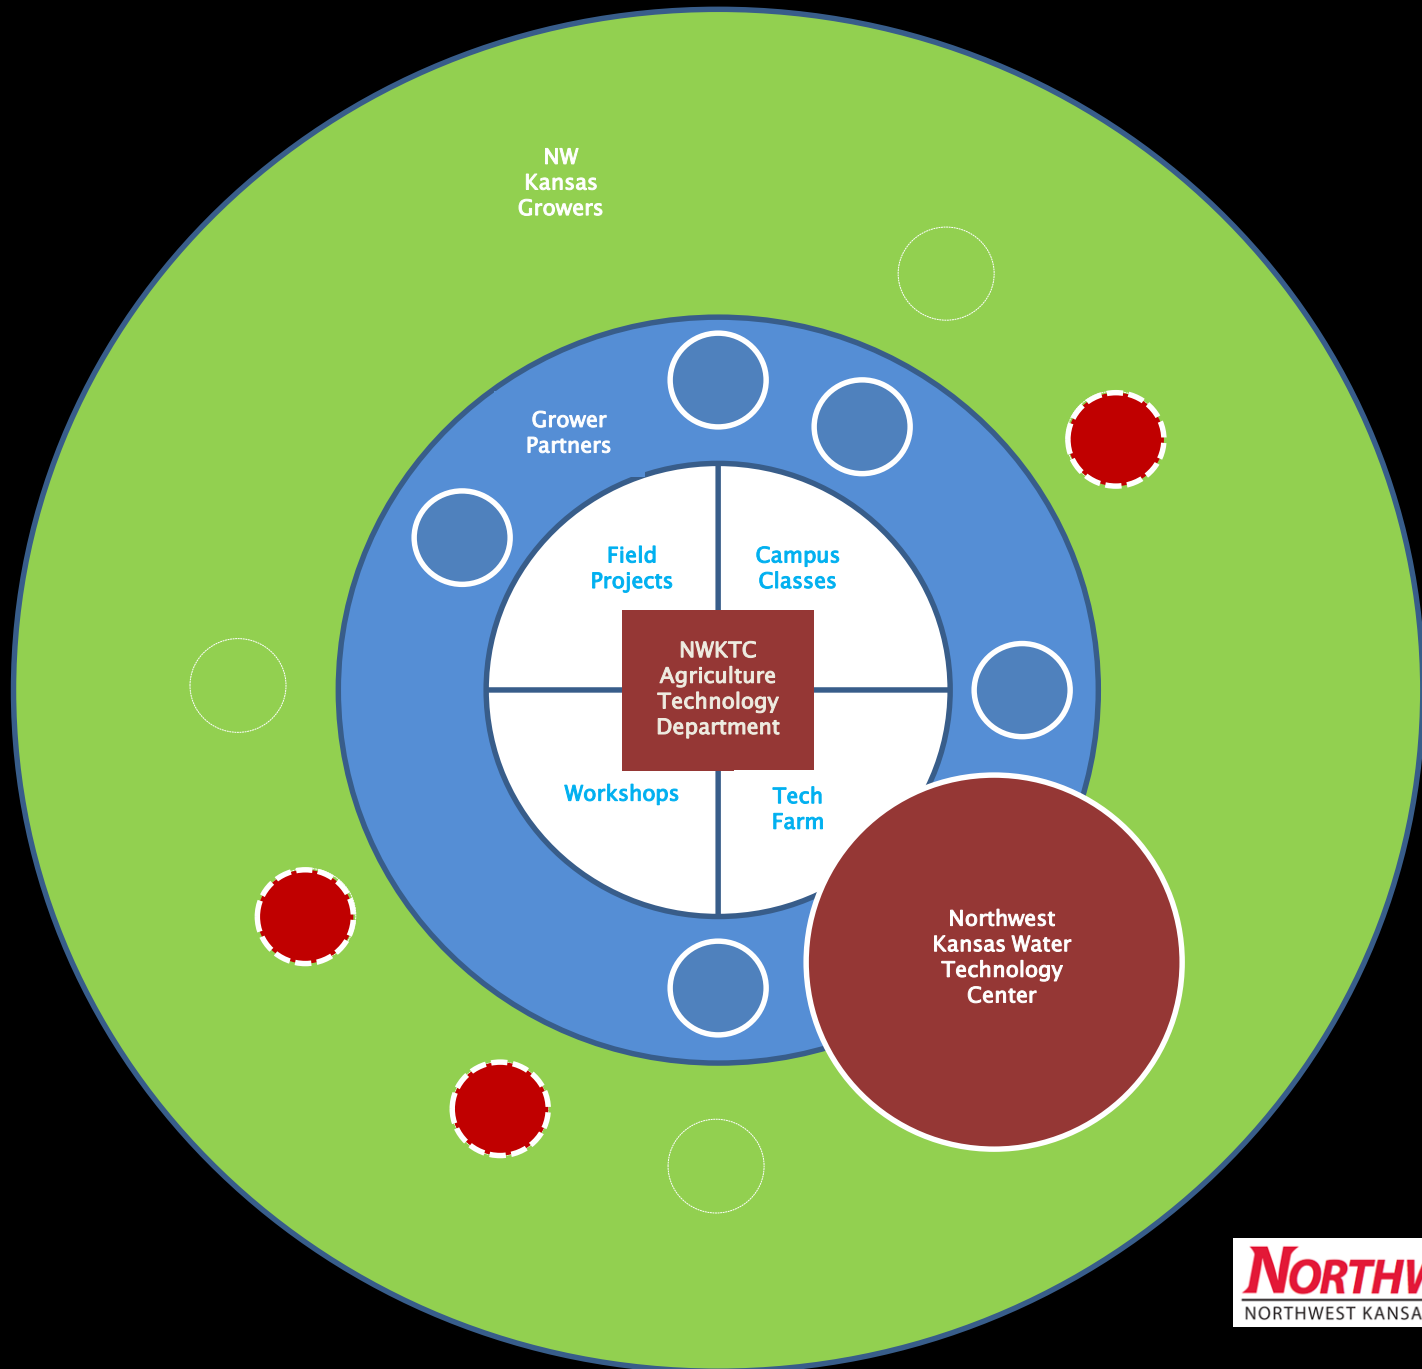

PRECISION AGRICULTURE

TECH FARM

**WATER TECHNOLOGY
CENTER**

The Precision Agriculture Technology Department Vision

To sustain agricultural economic viability in Western Kansas through workforce development , and focus on increased adoption of innovative technologies and sustainable practices.

WATER TECHNOLOGY FARMS

Goals and Objectives

THE PROJECT WAS A CRITICAL COMPONENT IN PROMOTING IRRIGATION WATER MANAGEMENT ADOPTION IN NORTHWEST KANSAS ON SEVERAL FRONTS.

- The project aided in acquainting previously unexposed growers to available irrigation water management technologies that they might not have otherwise explored.
- The project helped several other growers continue their efforts to effectively utilize irrigation water management technologies.

WATER TECHNOLOGY FARMS

Goals and Objectives

- The project promoted workforce development within the irrigation water management sector by securing several paid internships with regional water technology dealers.
- The effort overall was a monumental stride forward for the Precision Agriculture Technology program at Northwest Tech as the department was able to rapidly develop its irrigation water management curriculum, tools, equipment and relationships.