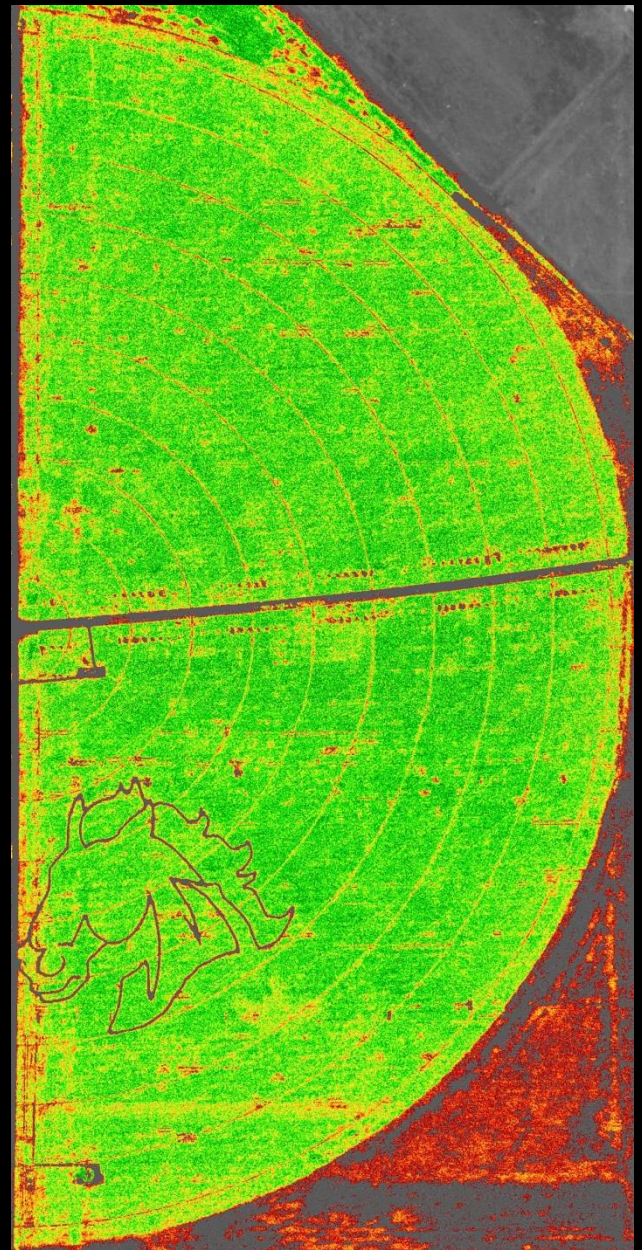

WATER TECHNOLOGY FARMS

Planting