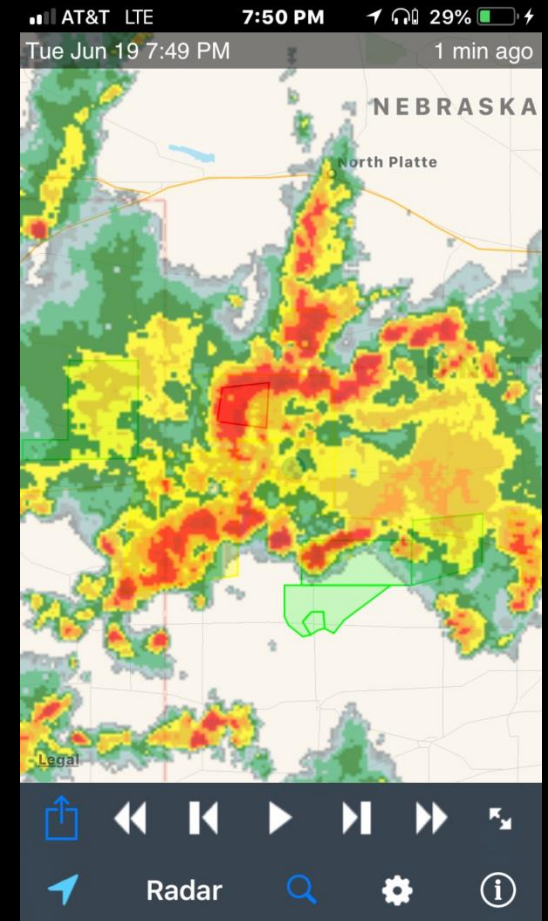

WATER TECHNOLOGY FARMS

Weather