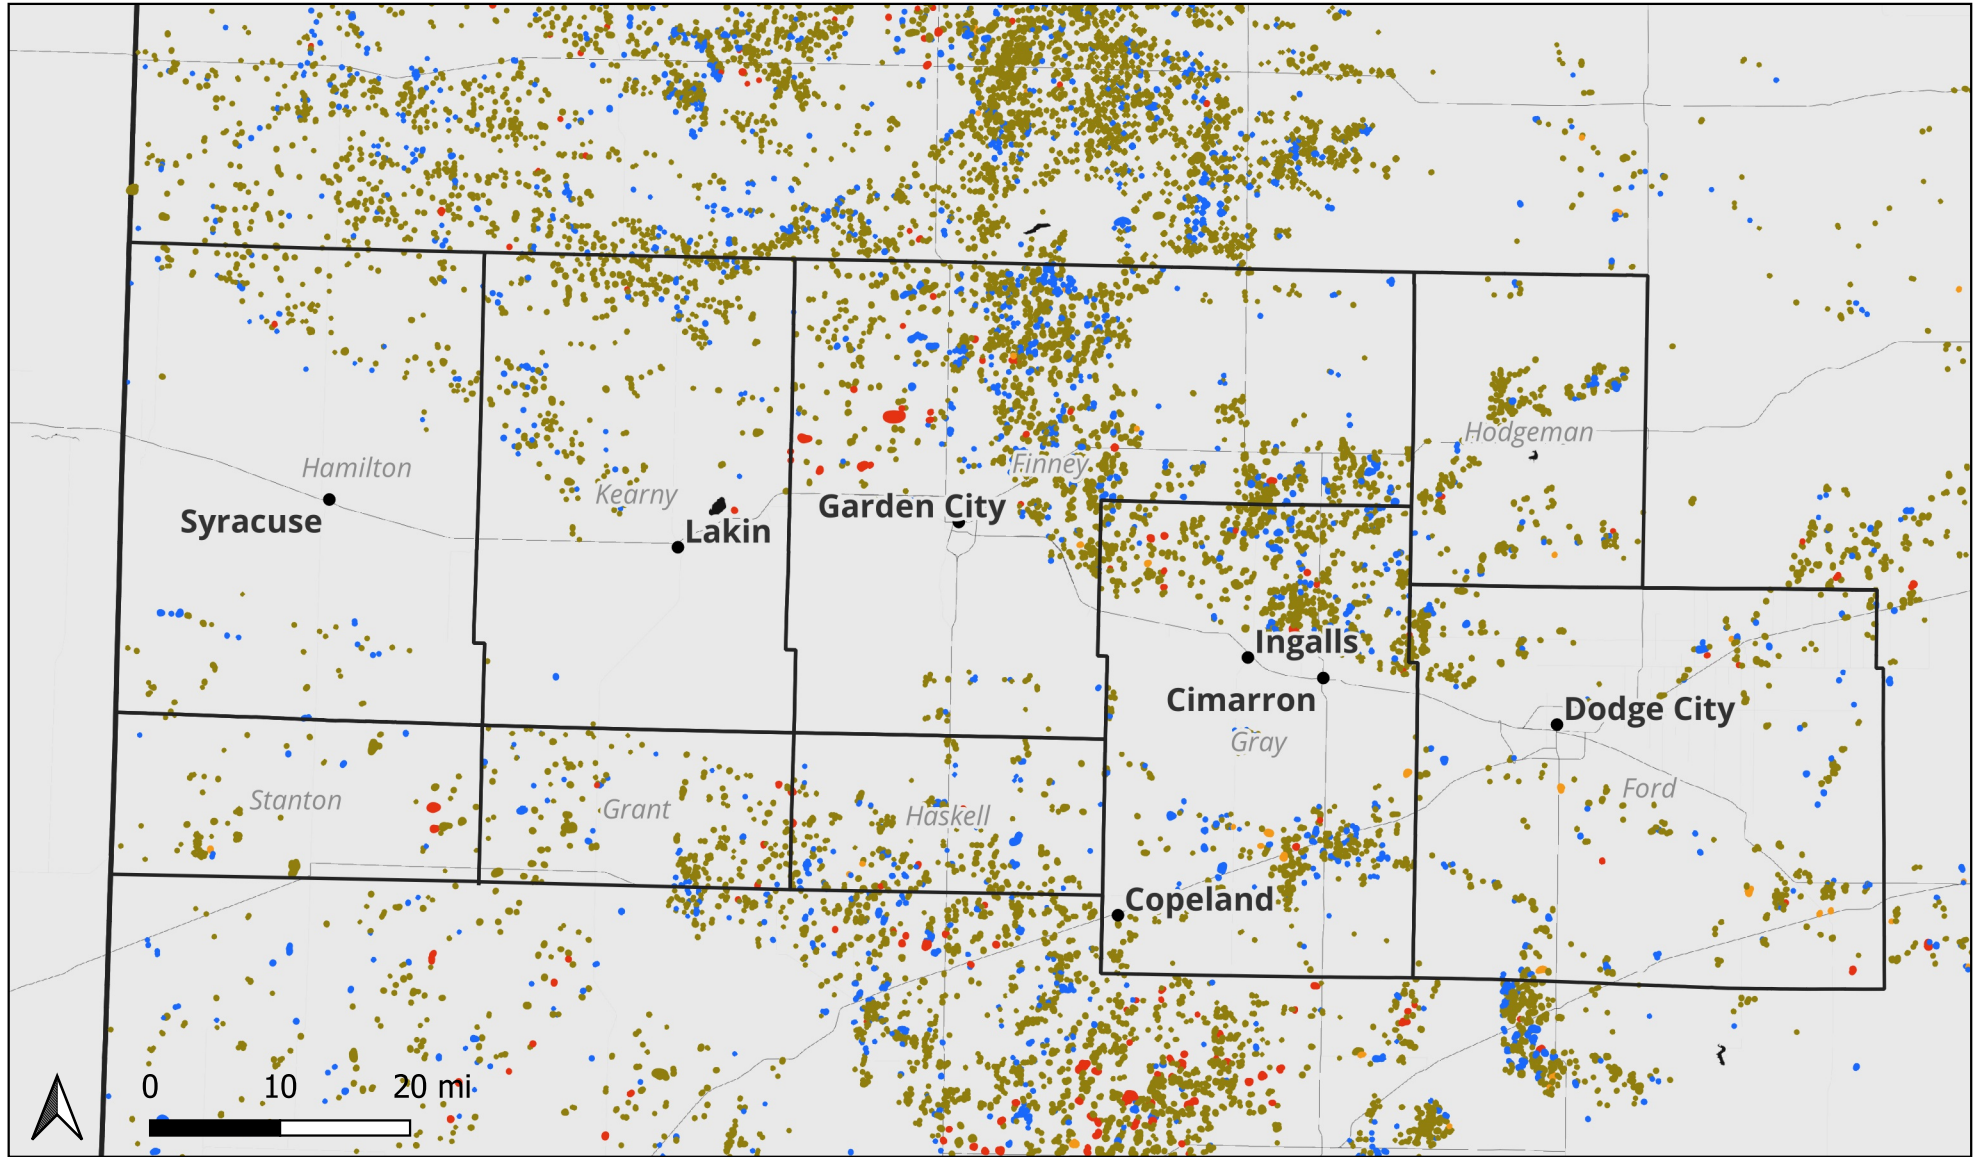

## Playas by Condition

- Healthy
- Pitted
- Farmed
- Pitted and farmed

	Playa acres	# Playas
Healthy	3,820	784
Modified	409	20
Farmed	17,128	3,895
Modified and Farmed	1,752	56