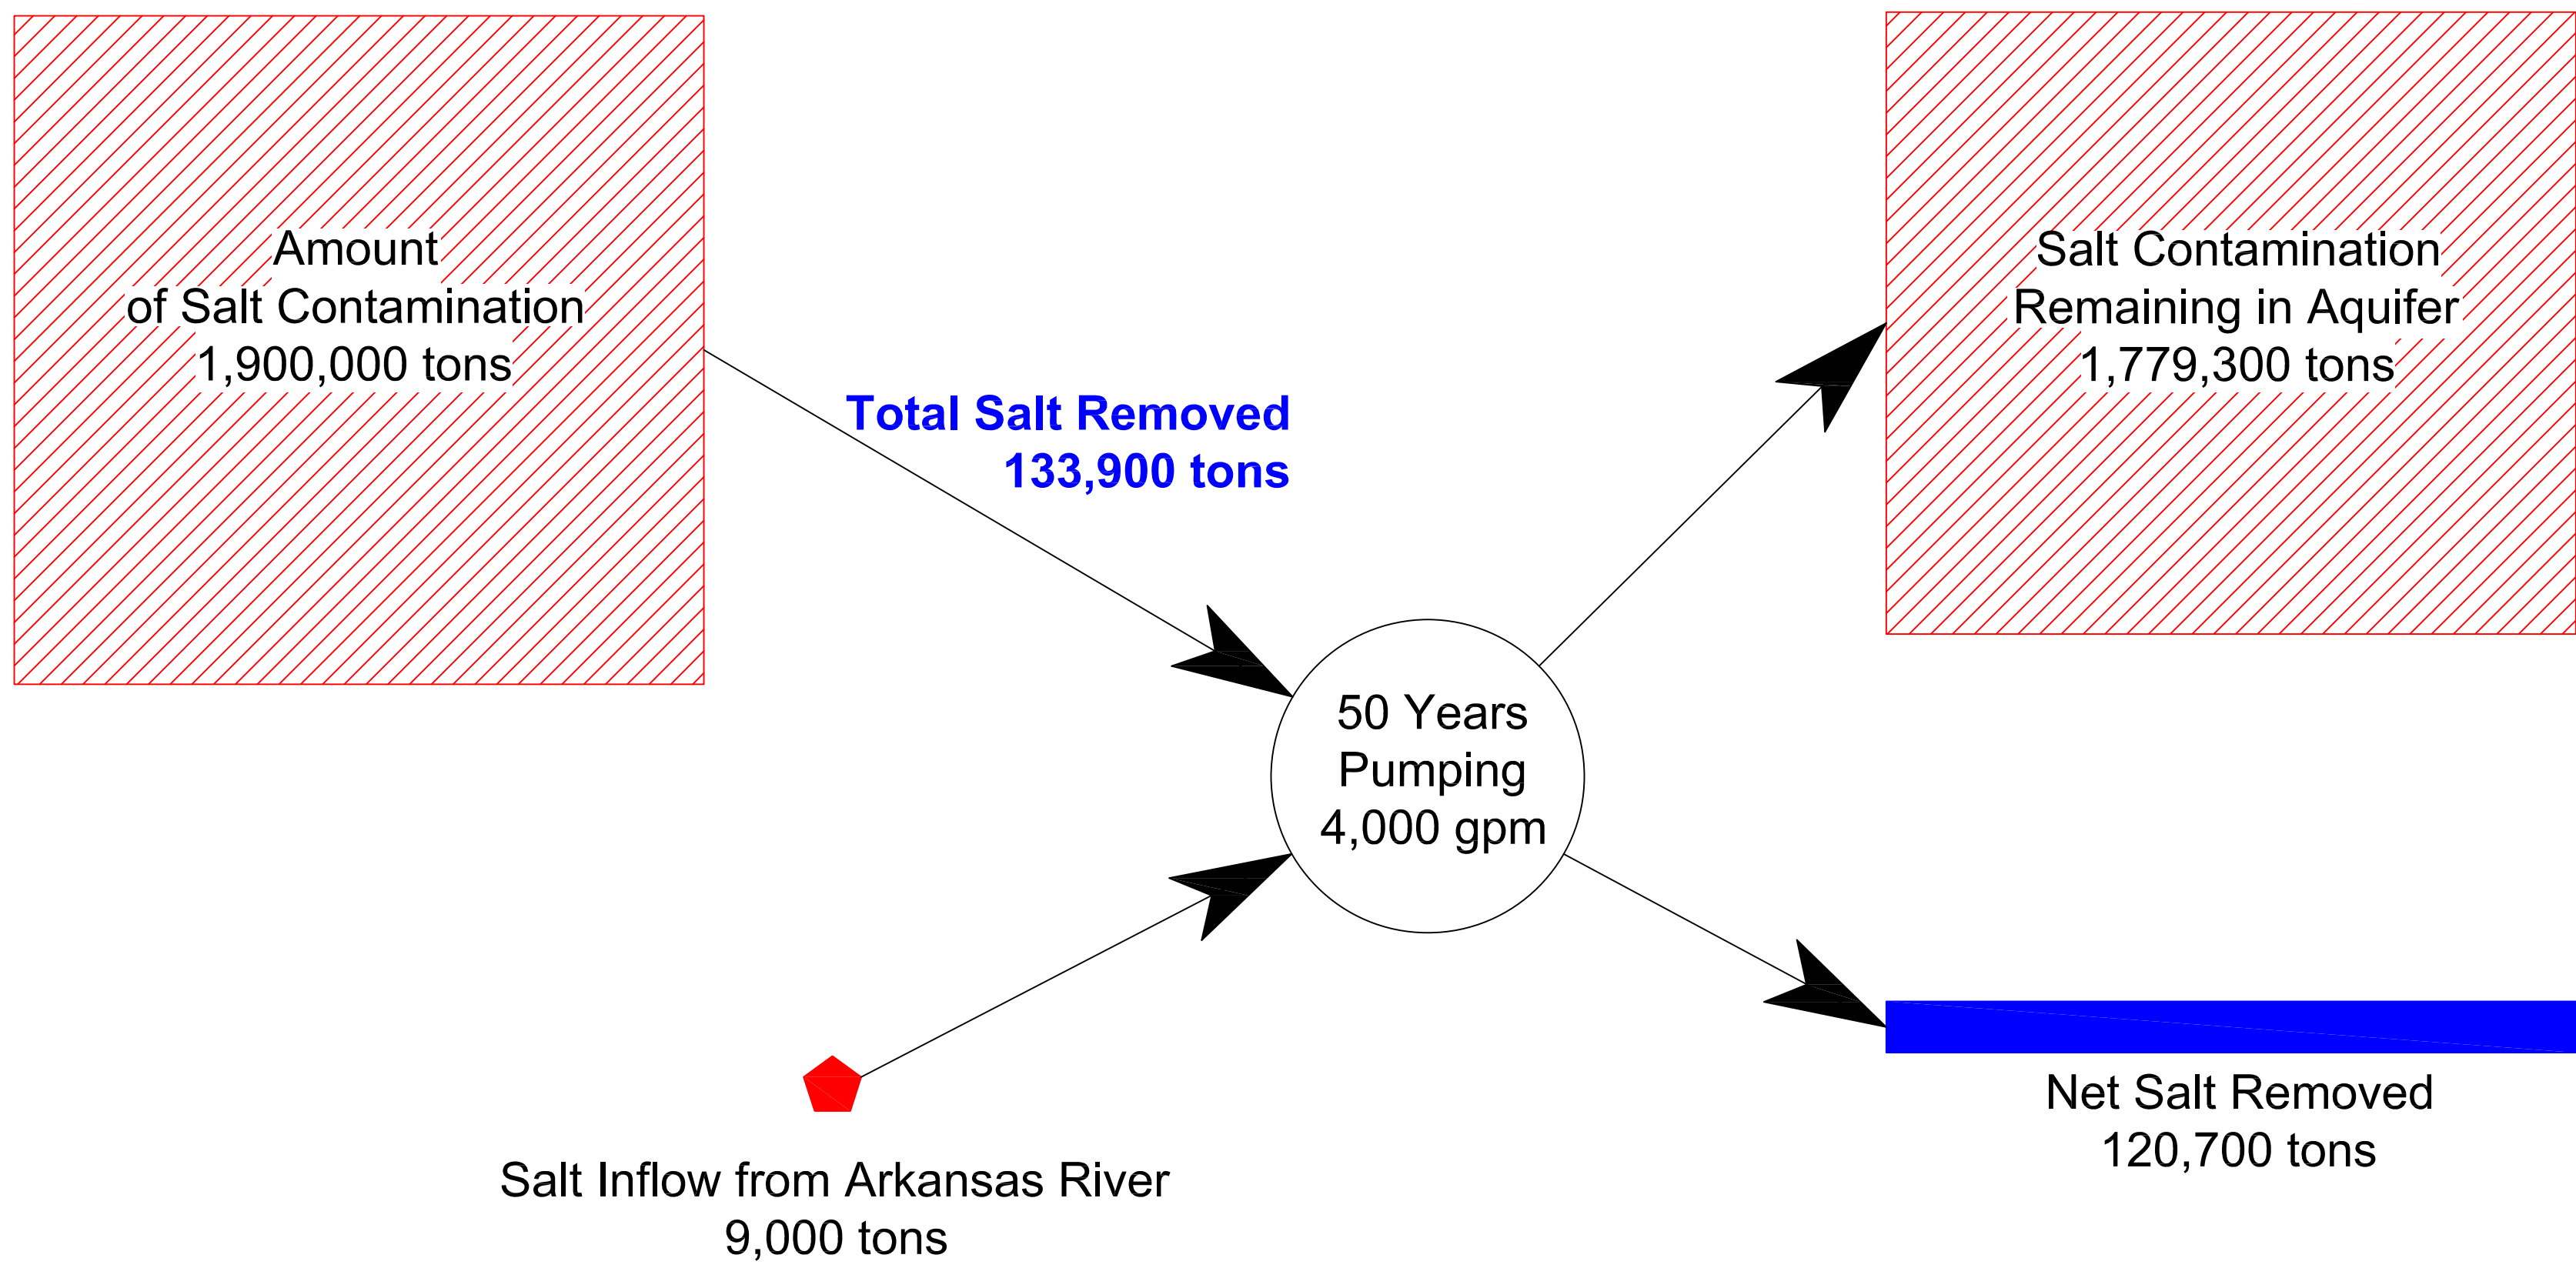

SALT BUDGET

(Salt Volume in Tons)

4,000 gpm Plume Control & Equus Beds Recharge Project

8,000 gpm Plume Control & Equus Beds Recharge Project