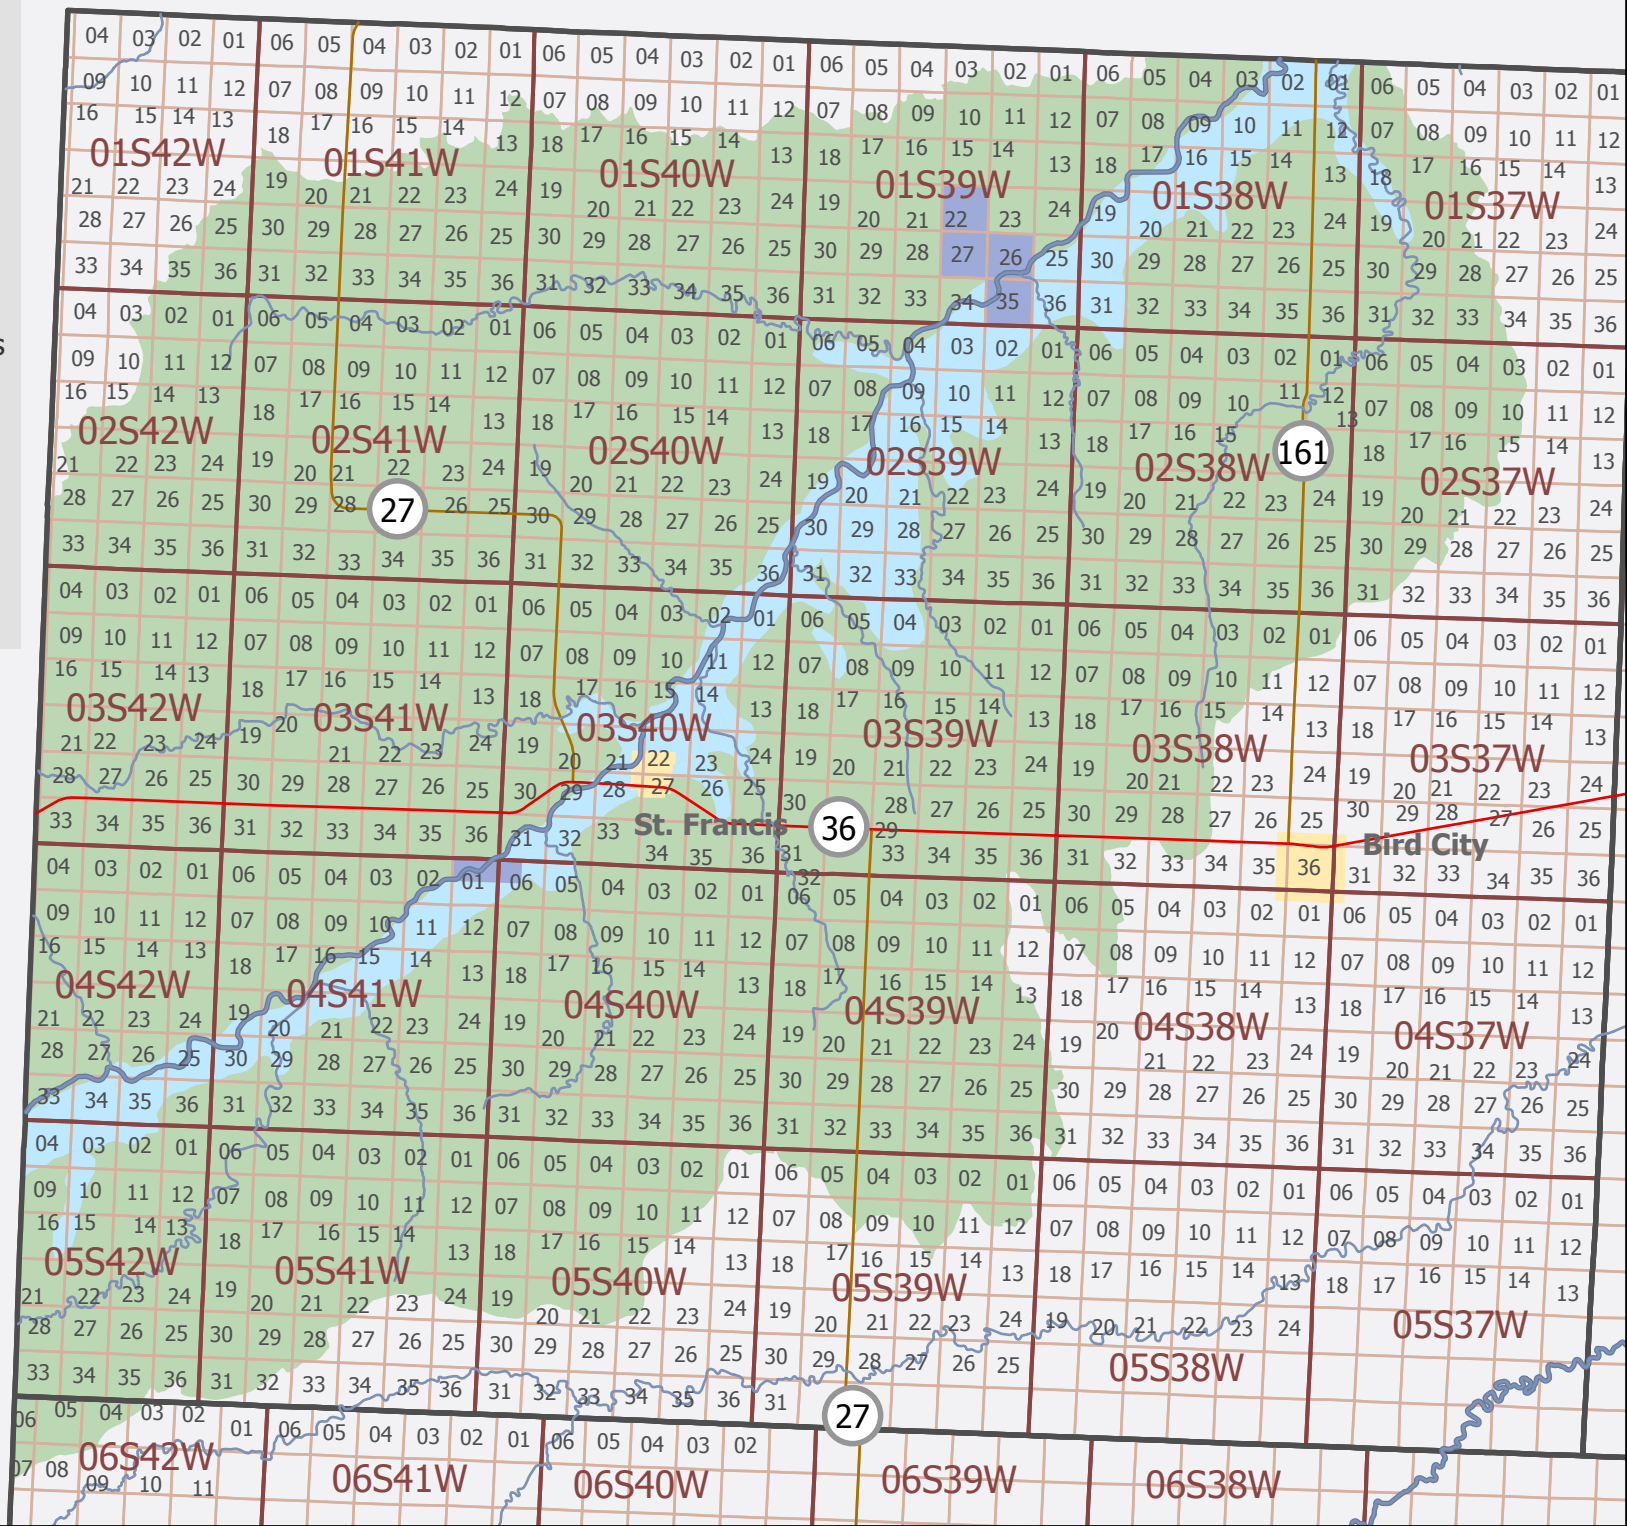

- Legend**
- City
 - Highway**
 - Kansas Highway
 - Interstate Highway
 - US Highway
 - Section
 - Township, Range
 - KDWPT Wildlife Areas
 - South Fork
 - Republican River Alluvial Aquifer
 - Republican River Basin
 - County
 - South Fork
 - Republican River Basin

Nebraska

Colorado