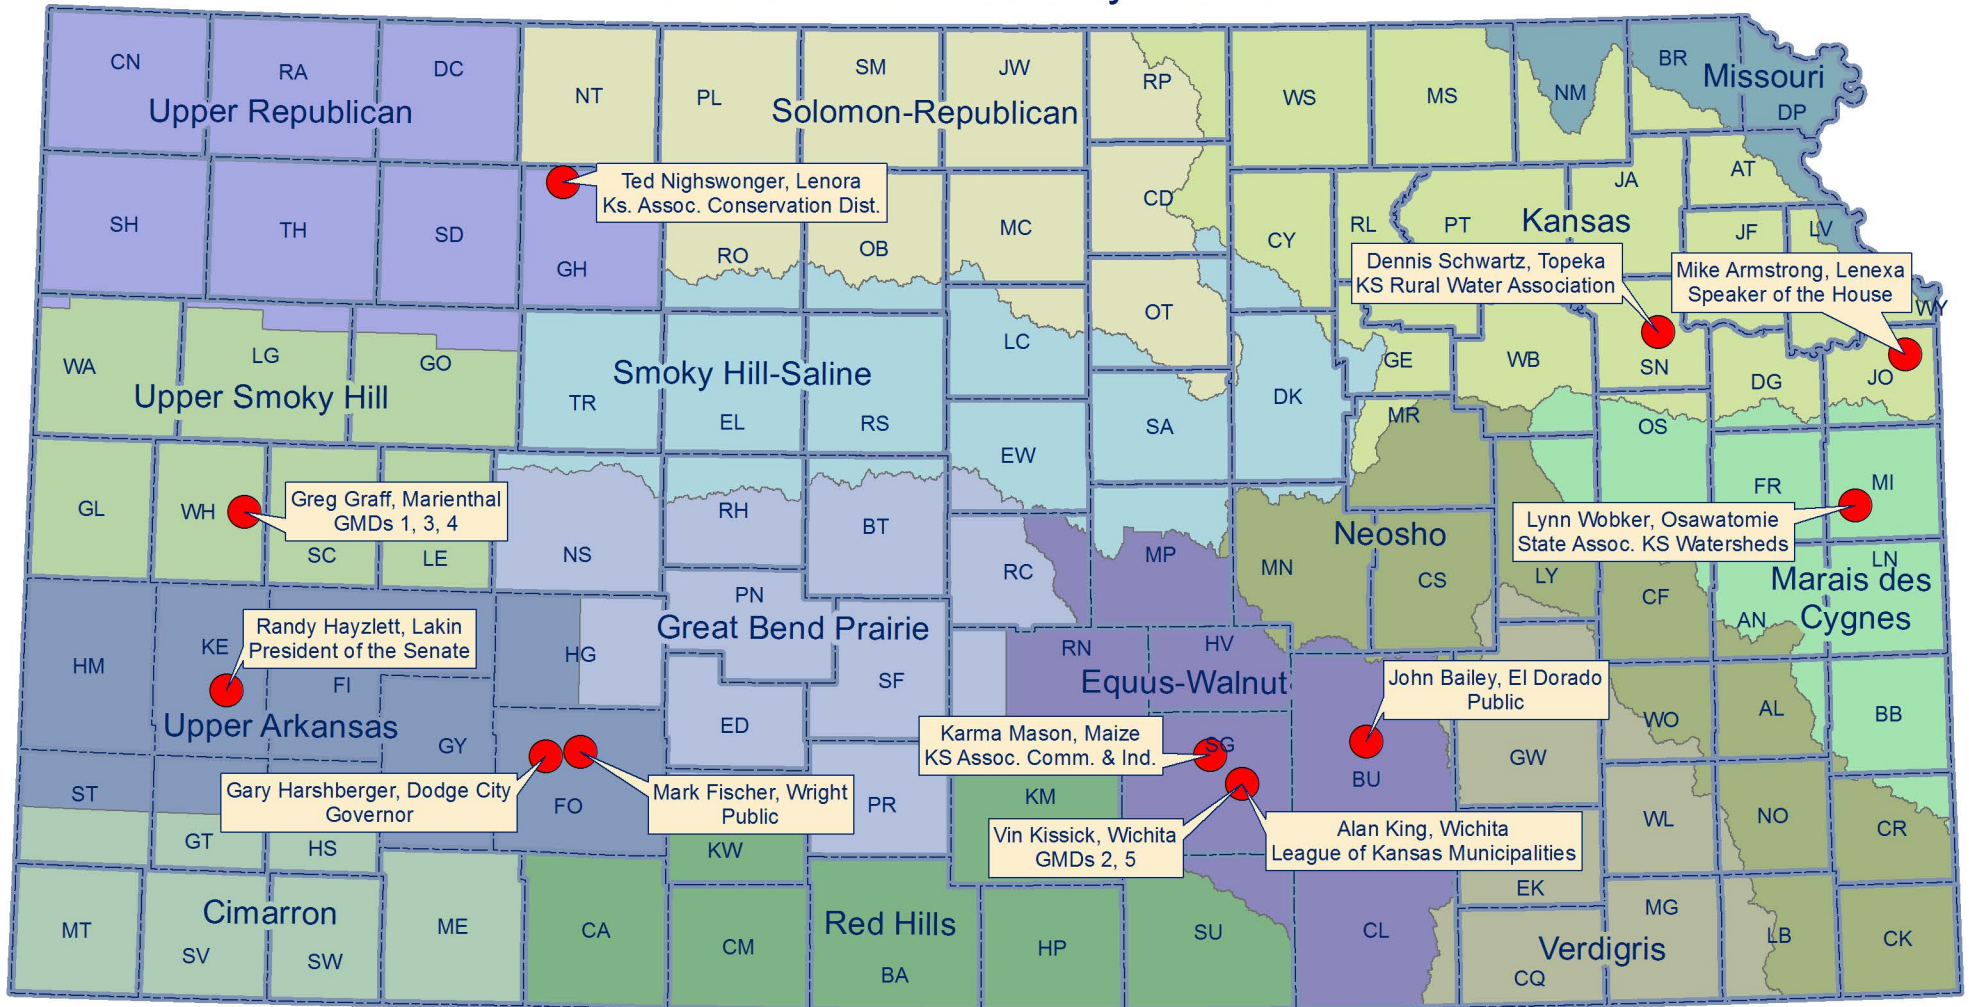

# Kansas Water Authority Members

Kansas Water Office  
January 2019

## Kansas Water Authority Ex Officio Members

David Barfield  
Division of Water Resources  
KS Dept. of Agriculture

Dr. Ernie Minton  
Ag Experiment Station  
KS State University

Rob Reschke  
Division of Conservation  
KS Dept. of Agriculture